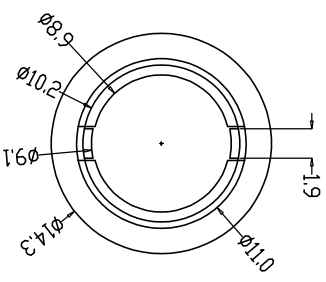

|   |      |        |        |        |
|---|------|--------|--------|--------|
| A | PIN数 | 2PIN   | 3PIN   | 4PIN   |
| B | 图形   |        |        |        |
|   | 接触直径 | 1.50mm | 1.20mm | 1.00mm |

|   |                     |            |                       |                                    |
|---|---------------------|------------|-----------------------|------------------------------------|
| G | Engagement force    | $\leq 40N$ | Rated voltage         | 60V                                |
|   | Disengagement force | $\geq 5N$  | Rated current         | 2pin: 7.5A<br>3pin: 6A<br>4pin: 4A |
|   | Mechanical lifespan | $\geq 500$ | Insulation resistance | $\geq 1000M \Omega$                |
|   | IP rating           | IP67       | Contact resistance    | $\leq 10m \Omega$                  |
|   | Flammability        | UL94 V-0   | Operation Temperature | -40° C ~ 105° C                    |

|  |       |                    |              |
|--|-------|--------------------|--------------|
| Dongguan Changjun Electronics Co., LTD |       | TITLE:             |              |
| 东莞市昌骏电子有限公司                            |       | M11快锁防水4芯线端母头+塑胶螺母 |              |
| TOLERANCE                              | ±0.05 | PART NO:           | DRAWING NO.: |
| .xxx                                   | ±0.10 | CF-KS11A/B(2/A)+01 | CP-KS1103    |
| .xx                                    | ±0.30 | SHEET:             | SCALE:       |
| .x                                     | ±0.50 | 1 / 1              | 1 : 1        |
| ANGLE                                  | ±1°   | DRAWN:             | CHECK:       |
|  |       | Xie Wenjun         | Long Jichang |
|  |       | DATE:              | 2023-04-16   |