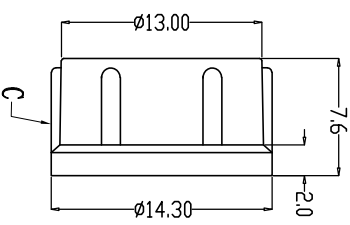

|   |      |        |        |        |
|---|------|--------|--------|--------|
| A | PIN数 | 2PIN   | 3PIN   | 4PIN   |
| B | 图形   |        |        |        |
|   | 接触直径 | 1.50mm | 1.20mm | 1.00mm |

|   |                     |            |                       |                                    |
|---|---------------------|------------|-----------------------|------------------------------------|
| G | Engagement force    | $\leq 40N$ | Rated voltage         | 60V                                |
|   | Disengagement force | $\geq 5N$  | Rated current         | 2pin: 7.5A<br>3pin: 6A<br>4pin: 4A |
|   | Mechanical lifespan | $\geq 500$ | Insulation resistance | $\geq 1000M \Omega$                |
|   | IP rating           | IP67       | Contact resistance    | $\leq 10m \Omega$                  |
|   | Flammability        | UL94 V-0   | Operation Temperature | -40° C ~ 105° C                    |

|  |       |                    |              |
|--|-------|--------------------|--------------|
| Dongguan Changjun Electronics Co., LTD |       | TITLE:             |              |
| 东莞市昌骏电子有限公司                            |       | M11快锁防水4芯线端母头+塑胶螺母 |              |
| TOLERANCE                              | ±0.05 | PART NO:           | DRAWING NO.: |
| .xxx                                   | ±0.10 | CF-KS11A/B(2/A)+01 | CP-KS1103    |
| .xx                                    | ±0.30 | SHEET:             | SCALE:       |
| .x                                     | ±0.50 | 1 / 1              | 1 : 1        |
| ANGLE                                  | ±1°   | DRAWN:             | CHECK:       |
|  |       | Xie Wenjun         | Long Jichang |
|  |       | DATE:              | 2023-04-16   |