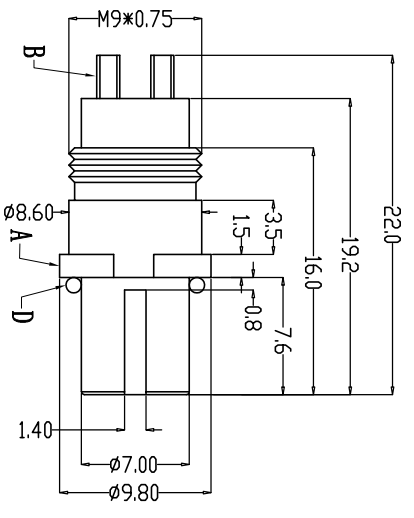

|   |      |        |        |        |
|---|------|--------|--------|--------|
| A | PIN数 | 2PIN   | 3PIN   | 4PIN   |
| B | 图形   |        |        |        |
|   | 接触直径 | 1.50mm | 1.20mm | 1.00mm |

|   |                     |            |                       |                                    |
|---|---------------------|------------|-----------------------|------------------------------------|
| G | Engagement force    | $\leq 40N$ | Rated voltage         | 60V                                |
|   | Disengagement force | $\geq 5N$  | Rated current         | 2pin: 7.5A<br>3pin: 6A<br>4pin: 4A |
|   | Mechanical lifespan | $\geq 500$ | Insulation resistance | $\geq 1000M \Omega$                |
|   | IP rating           | IP67       | Contact resistance    | $\leq 10m \Omega$                  |
|   | Flammability        | UL94 V-0   | Operation Temperature | -40° C ~ 105° C                    |

|  |       |                    |              |
|--|-------|--------------------|--------------|
| Dongguan Changjun Electronics Co., LTD |       | TITLE:             |              |
| 东莞市昌骏电子有限公司                            |       | M11快锁防水4芯线端母头+塑胶螺母 |              |
| TOLERANCE                              | ±0.05 | PART NO:           | DRAWING NO.: |
| .xxx                                   | ±0.10 | CF-KS11A/B(2/A)+01 | CP-KS1103    |
| .xx                                    | ±0.30 | SHEET:             | SCALE:       |
| .x                                     | ±0.50 | 1 / 1              | 1 : 1        |
| ANGLE                                  | ±1°   | DRAWN:             | CHECK:       |
|  |       | Xie Wenjun         | Long Jichang |
|  |       | DATE:              | 2023-04-16   |