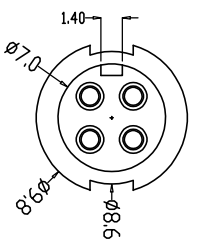

|   |      |        |        |        |
|---|------|--------|--------|--------|
| A | PIN数 | 2PIN   | 3PIN   | 4PIN   |
| B | 图形   |        |        |        |
|   | 接触直径 | 1.50mm | 1.20mm | 1.00mm |

|   |                     |            |                       |                                    |
|---|---------------------|------------|-----------------------|------------------------------------|
| G | Engagement force    | $\leq 40N$ | Rated voltage         | 60V                                |
|   | Disengagement force | $\geq 5N$  | Rated current         | 2pin: 7.5A<br>3pin: 6A<br>4pin: 4A |
|   | Mechanical lifespan | $\geq 500$ | Insulation resistance | $\geq 1000M \Omega$                |
|   | IP rating           | IP67       | Contact resistance    | $\leq 10m \Omega$                  |
|   | Flammability        | UL94 V-0   | Operation Temperature | -40° C ~ 105° C                    |

|  |       |                    |              |
|--|-------|--------------------|--------------|
| Dongguan Changjun Electronics Co., LTD |       | TITLE:             |              |
| 东莞市昌骏电子有限公司                            |       | M11快锁防水4芯线端母头+塑胶螺母 |              |
| TOLERANCE                              | ±0.05 | PART NO:           | DRAWING NO.: |
| .xxx                                   | ±0.10 | CF-KS11A/B(2/A)+01 | CP-KS1103    |
| .xx                                    | ±0.30 | SHEET:             | SCALE:       |
| .x                                     | ±0.50 | 1 / 1              | 1 : 1        |
| ANGLE                                  | ±1°   | DRAWN:             | CHECK:       |
|  |       | Xie Wenjun         | Long Jichang |
|  |       | DATE:              | 2023-04-16   |