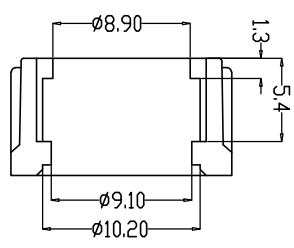

|   |      |        |        |        |
|---|------|--------|--------|--------|
| A | PIN数 | 2PIN   | 3PIN   | 4PIN   |
| B | 图形   |        |        |        |
|   | 接触直径 | 1.50mm | 1.20mm | 1.00mm |

|   |                     |            |                       |                                    |
|---|---------------------|------------|-----------------------|------------------------------------|
| G | Engagement force    | $\leq 40N$ | Rated voltage         | 60V                                |
|   | Disengagement force | $\geq 5N$  | Rated current         | 2pin: 7.5A<br>3pin: 6A<br>4pin: 4A |
|   | Mechanical lifespan | $\geq 500$ | Insulation resistance | $\geq 1000M \Omega$                |
|   | IP rating           | IP67       | Contact resistance    | $\leq 10m \Omega$                  |
|   | Flammability        | UL94 V-0   | Operation Temperature | -40° C ~ 105° C                    |

|  |       |                    |              |
|--|-------|--------------------|--------------|
| Dongguan Changjun Electronics Co., LTD |       | TITLE:             |              |
| 东莞市昌骏电子有限公司                            |       | M11快锁防水4芯线端母头+塑胶螺母 |              |
| TOLERANCE                              | ±0.05 | PART NO:           | DRAWING NO.: |
| .xxx                                   | ±0.10 | CF-KS11A/B(2/A)+01 | CP-KS1103    |
| .xx                                    | ±0.30 | SHEET:             | SCALE:       |
| .x                                     | ±0.50 | 1 / 1              | 1 : 1        |
| ANGLE                                  | ±1°   | DRAWN:             | CHECK:       |
|  |       | Xie Wenjun         | Long Jichang |
|  |       | DATE:              | 2023-04-16   |