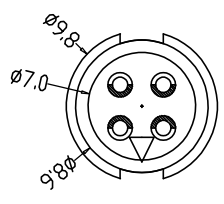

|   |      |        |        |        |
|---|------|--------|--------|--------|
| A | PIN数 | 2PIN   | 3PIN   | 4PIN   |
| B | 图形   |        |        |        |
|   | 接触直径 | 1.50mm | 1.20mm | 1.00mm |

|   |                     |            |                       |                                    |
|---|---------------------|------------|-----------------------|------------------------------------|
| G | Engagement force    | $\leq 40N$ | Rated voltage         | 60V                                |
|   | Disengagement force | $\geq 5N$  | Rated current         | 2pin: 7.5A<br>3pin: 6A<br>4pin: 4A |
|   | Mechanical lifespan | $\geq 500$ | Insulation resistance | $\geq 1000M \Omega$                |
|   | IP rating           | IP67       | Contact resistance    | $\leq 10m \Omega$                  |
|   | Flammability        | UL94 V-0   | Operation Temperature | -40° C ~ 105° C                    |

|  |       |                    |              |
|--|-------|--------------------|--------------|
| Dongguan Changjun Electronics Co., LTD |       | TITLE:             |              |
| 东莞市昌骏电子有限公司                            |       | M11快锁防水4芯线端母头+塑胶螺母 |              |
| TOLERANCE                              | ±0.05 | PART NO:           | DRAWING NO.: |
| .xxx                                   | ±0.10 | CF-KS11A/B(2/A)+01 | CP-KS1103    |
| .xx                                    | ±0.30 | SHEET:             | SCALE:       |
| .x                                     | ±0.50 | 1 / 1              | 1 : 1        |
| ANGLE                                  | ±1°   | DRAWN:             | CHECK:       |
|  |       | Xie Wenjun         | Long Jichang |
|  |       | DATE:              | 2023-04-16   |